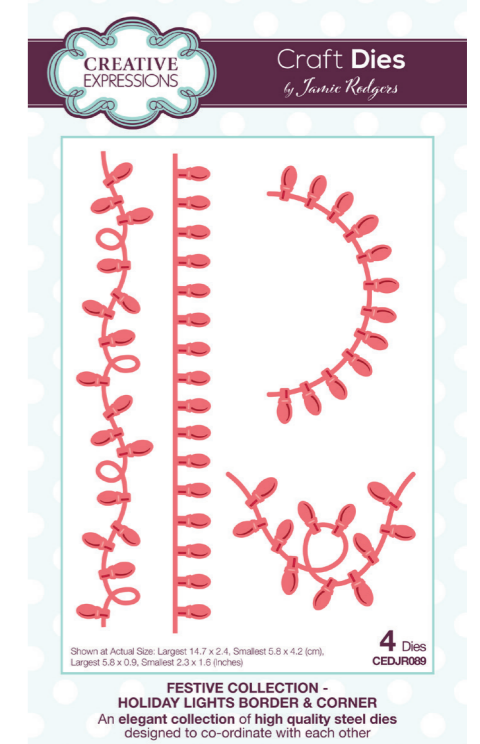

Prepare to unleash your creativity and have an absolute blast with this collection. The versatile 3D Presents die allows you to breathe life into the enchanting Swirly Snowflake Tree, add delightful depth to the Christmas Stocking, or even fill Santa's Sleigh with delightful surprises. Additionally, the collection includes a new Festive Sentiments die set and an Alphabet & Numbers set, both showcasing Jamie's beloved font style. Feel free to mix and match these dies with Jamie's existing sentiment dies for a truly personalized and unique design.

CEDJR087 3D Presents

Includes 12 Dies
8.2 x 7.5 - 1.4 x 0.6 (cm)
3.2 x 2.9 - 0.6 x 0.2 (in)

CEDJR088 Elegant Arch

Includes 3 Dies
10.2 x 10.5 (cm)
4.0 x 4.1 (in)

CEDJR089 Holiday Lights Border & Corner

Includes 4 Dies
14.7 x 2.4 - 5.8 x 4.2 (cm)
5.8 x 0.9 - 2.3 x 1.6 (in)

CEDJR084 Santa's Sleigh

Includes 11 Dies
5.7 x 5.2 - 0.5 x 0.5 (cm)
2.2 x 2.1 - 0.2 x 0.2 (in)

CEDJR085 Christmas Stocking

Includes 7 Dies
6.3 x 11.3 - 1.1 x 2.0 (cm)
2.5 x 4.4 - 0.5 x 0.8 (in)

CEDJR086 Swirly Snowflake Tree