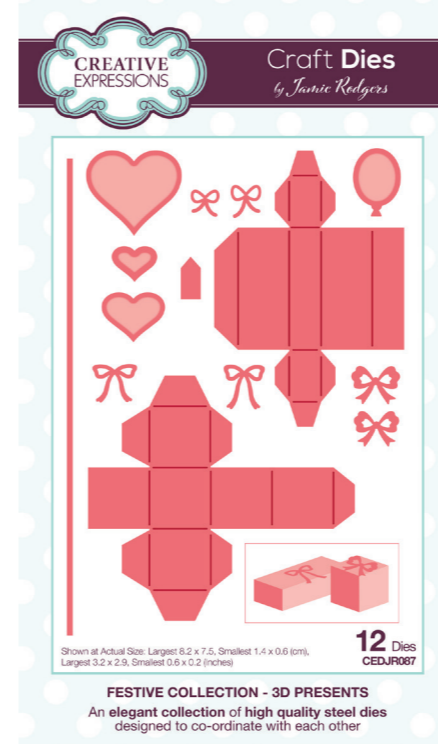

Jamie Rodgers

Luxurious Christmas Collection

Jamie Rodgers' Festive Collection is a long-awaited dream come true, featuring a stunning array of 11 intricately designed dies.

With this collection, Jamie aims to capture the exhilarating anticipation and joyous spirit of Christmas morning, as Santa and Rudolph make their magical deliveries, stockings overflow with treats, and presents gleefully gather under the twinkling tree.

Prepare to unleash your creativity and have an absolute blast with this collection. The versatile 3D Presents die allows you to breathe life into the enchanting Swirly Snowflake Tree, add delightful depth to the Christmas Stocking, or even fill Santa's Sleigh with delightful surprises. Additionally, the collection includes a new Festive Sentiments die set and an Alphabet & Numbers set, both showcasing Jamie's beloved font style. Feel free to mix and match these dies with Jamie's existing sentiment dies for a truly personalized and unique design.

CEDJR087 3D Presents

Includes 12 Dies
8.2 x 7.5 - 1.4 x 0.6 (cm)
3.2 x 2.9 - 0.6 x 0.2 (in)

CEDJR088 Elegant Arch

Includes 3 Dies
10.2 x 10.5 (cm)
4.0 x 4.1 (in)

CEDJR089 Holiday Lights Border & Corner

Includes 4 Dies
14.7 x 2.4 - 5.8 x 4.2 (cm)
5.8 x 0.9 - 2.3 x 1.6 (in)

Includes 13 Dies
17.2 dia - 1.3 x 1.3 (cm)
2.8 dia - 0.5 x 0.5 (in)

Featured Products: CEDJR034, CEDJR088, CEDJR091, CEDJR093

Featured Products: CEDJR094, CEDJR090, CEDJR085